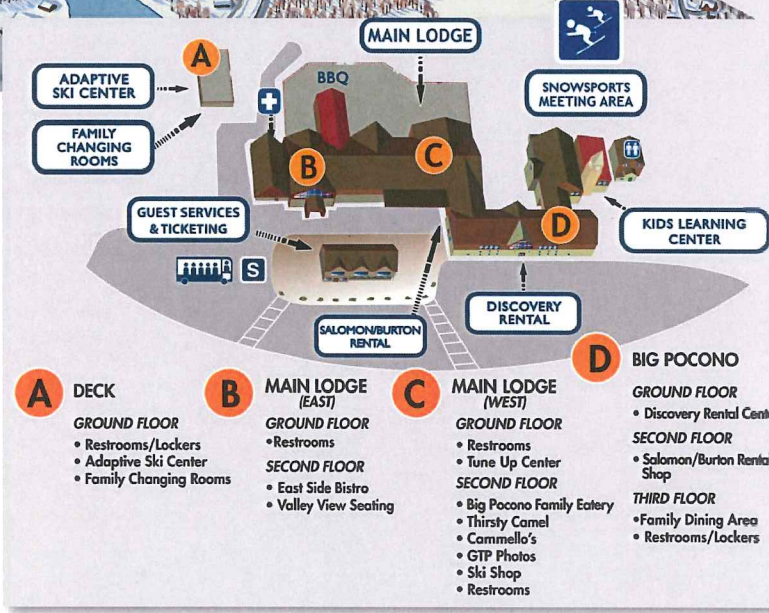

FOOD & BEVERAGE & WATERPARK FACILITIES

- 1 LOCKERS, SPEEDPASS & MORE
- 2 GIFT SHOP
- 3 RESERVED PICNIC AREA
- 4 CHANGING ROOMS
- 5 CAMELTOP LODGE

- R RESTROOMS
- L LOCKERS
- F FAMILY MEETING AREA
- + FIRST AID
- S SMOKING AREA
- ⌘ 45 MINUTE PICNIC AREA
- Y ALCOHOL

**PA'S ONLY MOUNTAIN COASTER!
OPEN YEAR-ROUND!**

**LONGEST ZIP-FLYER IN NORTH AMERICA!
4000' LONG!**

CBK&M
Mountain Adventures

**PHAROAH'S
PHOENIX**

TRAIL MAP LEGEND

- ◆◆ Extremely Difficult – Advanced Expert
- ◆ Most Difficult – Expert
- More Difficult – Intermediate
- Easier – Novice
- Beginner
- Restrooms
- Ski Shop
- Tickets
- Information
- ATM
- Nursery & Day Care
- Customer Service
- Ski Patrol First Aid
- Handicap Parking
- Bar
- Slow Zone
- Terrain Park
- Medium
- Small
- Get The Picture
- Rentals
- Food
- Group Sales
- SnowSports School
- Shuttle

MOUNTAIN LIFTS

- Double
- Triple
- High-speed Lift
- Carpet Lift
- Tubing Lift
- *Summit Lift
- **Mid-Mountain Lift
- ***Slow/Learning Zone Lift
- L1. Raceway**
- L2. The Glen/CBK**
- L3. Marc Antony*
- L4. Cleopatra*
- L5. Sullivan Express*
- L6. Bailey*
- L7. Meadows**
- L8. Stevenson Express*
- L9. Sunbowl I***
- L10. Sunbowl II***
- L11. Coolmoor Carpet***
- L12. Sunkid Magic Carpet***
- L13. Beginner Magic Carpet I***
- L14. Beginner Magic Carpet II***
- L15. Tubing I
- L16. Tubing II